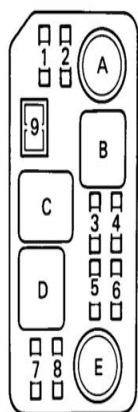

#Jenny

Finally I get this ebook, thanks for all these I can get now!

#Rio

Cool! I'am really happy

#Markus Jensen

I did not think that this would work, my best friend showed me this website, and it does! I get my most wanted eBook

#Hun Tsu

wtf this great ebook for free?!

#Che Salsa

My friends are so mad that they do not know how I have all the high quality ebook which they do not!

#Diego Butler

so many fake sites. this is the first one which worked! Many thanks

FUSE/RELAY BLOCK NO. 2

FUSES

1. Headlight (LH)
2. Headlight (RF)
3. EFI
4. Not Used
5. Hazard-Horn
6. Dome Light
7. Charge Light
8. Fan-/UP
9. Fan

RELAYS

- A. Cooling Fan Relay No. 1
- B. Engine Main Relay
- C. EFI Main Relay
- D. Headlight Relay
- E. Horn Relay

[Download PDF version of :](#)
1991 Toyota Corolla Engine Main Relay Wiring Diagram